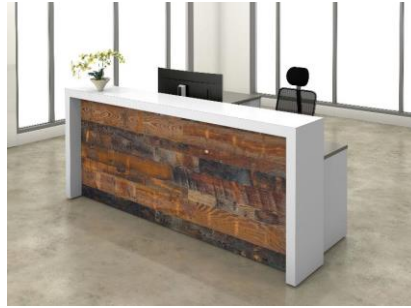

TYPICAL 8

Model Number	Description	QTY RQD	List Price Each	List Price Extd
OV-DSD1-3090-T	Reception desk shell, all 1-1/8" TFL material w PVC edge, 30D x 90W x 29H	1	$1,280	$1,280
OV-RSD1-2454-L-T	Reception return shell, all 1-1/8" TFL material w PVC edge, left unit, 24D x 54W x 29H	1	$951	$951
OV-SHCT-1294-H	Shroud transaction counter, 2" top and side panels, 3/4" front panel, all HPL, 12D x 94W x 42H	1	$5,833	$5,833
SS-PDBF-2216	Box/Box/File storage pedestal, all TFL, 22D x 16W x 28H	1	$674	$674
SS-PDFF-2216	File/File storage pedestal, all TFL, 22D x 16W x 28H	1	$674	$674
			Total List Price	$9,412