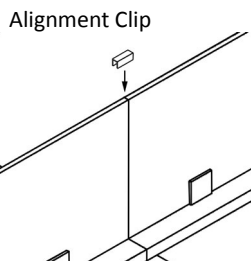

Acrylic Privacy Panels

6" High

	Model Number	Height	Length	3/16" Frosted Acrylic (A)	1/4" Colored Acrylic (CA)
Two Mounting Clips 	AC-PPL2-0618-?	6	18	$214	$321
	AC-PPL2-0620-?	6	20	$216	$324
	AC-PPL2-0622-?	6	22	$218	$328
	AC-PPL2-0624-?	6	24	$220	$331
	AC-PPL2-0626-?	6	26	$221	$332
	AC-PPL2-0628-?	6	28	$222	$333
	AC-PPL2-0630-?	6	30	$226	$338
	AC-PPL2-0632-?	6	32	$229	$343
	AC-PPL2-0634-?	6	34	$231	$346
	AC-PPL2-0636-?	6	36	$232	$348
	AC-PPL2-0638-?	6	38	$234	$351
	AC-PPL2-0640-?	6	40	$236	$354
	AC-PPL2-0642-?	6	42	$238	$357
	AC-PPL2-0644-?	6	44	$239	$359
	AC-PPL2-0646-?	6	46	$241	$362
AC-PPL2-0648-?	6	48	$243	$365	
Three Mounting Clips 	AC-PPL3-0650-?	6	50	$308	$462
	AC-PPL3-0652-?	6	52	$310	$465
	AC-PPL3-0654-?	6	54	$312	$468
	AC-PPL3-0656-?	6	56	$315	$473
	AC-PPL3-0658-?	6	58	$317	$476
	AC-PPL3-0660-?	6	60	$319	$479
	AC-PPL3-0662-?	6	62	$320	$480
	AC-PPL3-0664-?	6	64	$322	$484
	AC-PPL3-0666-?	6	66	$324	$487
	AC-PPL3-0668-?	6	68	$327	$490
	AC-PPL3-0670-?	6	70	$329	$493
	AC-PPL3-0672-?	6	72	$331	$496
	AC-PPL3-0674-?	6	74	$333	$499
	AC-PPL3-0676-?	6	76	$336	$504
	AC-PPL3-0678-?	6	78	$337	$505
	AC-PPL3-0680-?	6	80	$339	$508
	AC-PPL3-0682-?	6	82	$341	$511
	AC-PPL3-0684-?	6	84	$343	$514
	AC-PPL3-0686-?	6	86	$348	$522

- Panels are cut exact to size.
- Add AC-CLIP-01 for $13 for steel clip to help align 1/4" panels directly adjacent to each other. Clip not available for 3/16" thick material.