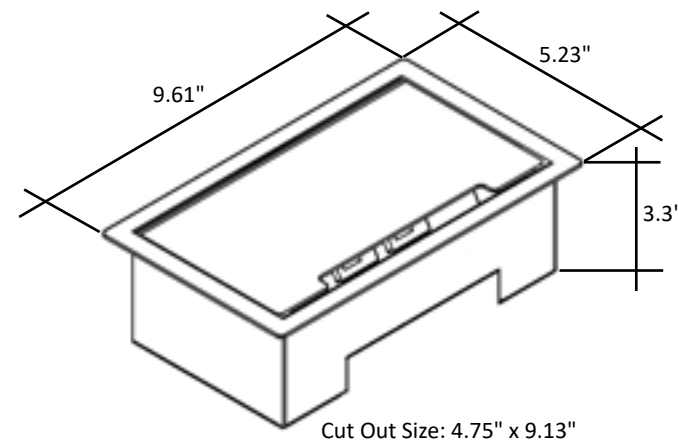

AC-DPGR-92

Recessed Power Unit with USB Charging

(Image shown with interface plate - Not Included)

Specifications

- (2) power outlets
- (1) 2.1A USB-A charging port
- (1) 60-watt USB-C charging port
- (1) convenience outlet on bottom
- (1) cutout for interface plate (not included)
- (2) RJ-45 keystone knock outs (jacks not included)
- (2) Cord Pass Throughs
- 144" long 15amp plug cord
- Available finishes: Black, Silver, White and Brushed Aluminum