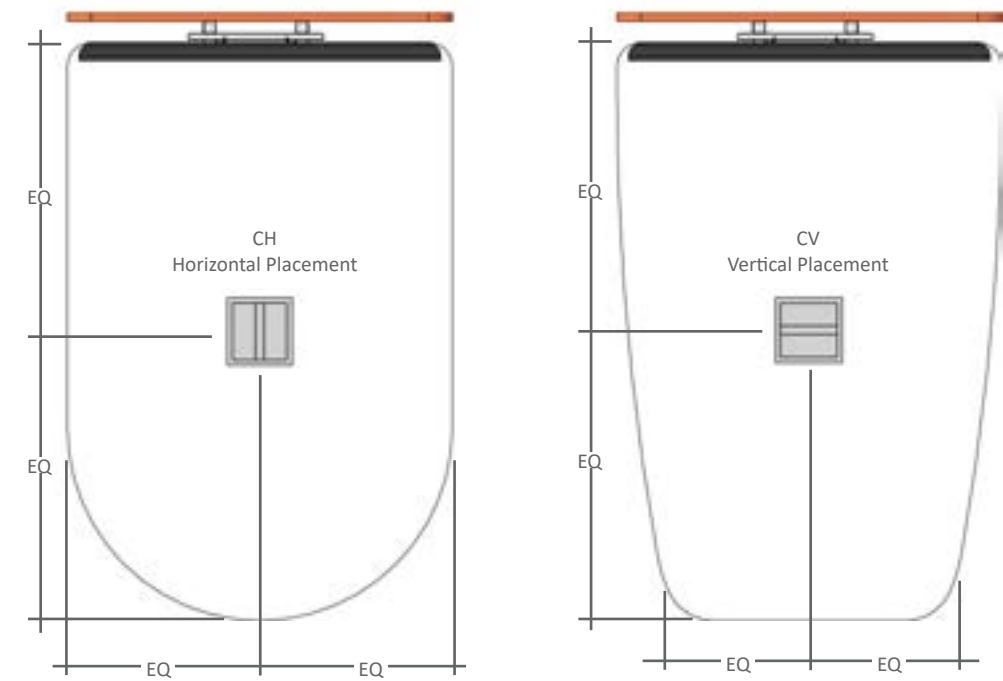

Telemeet Recommended Placement