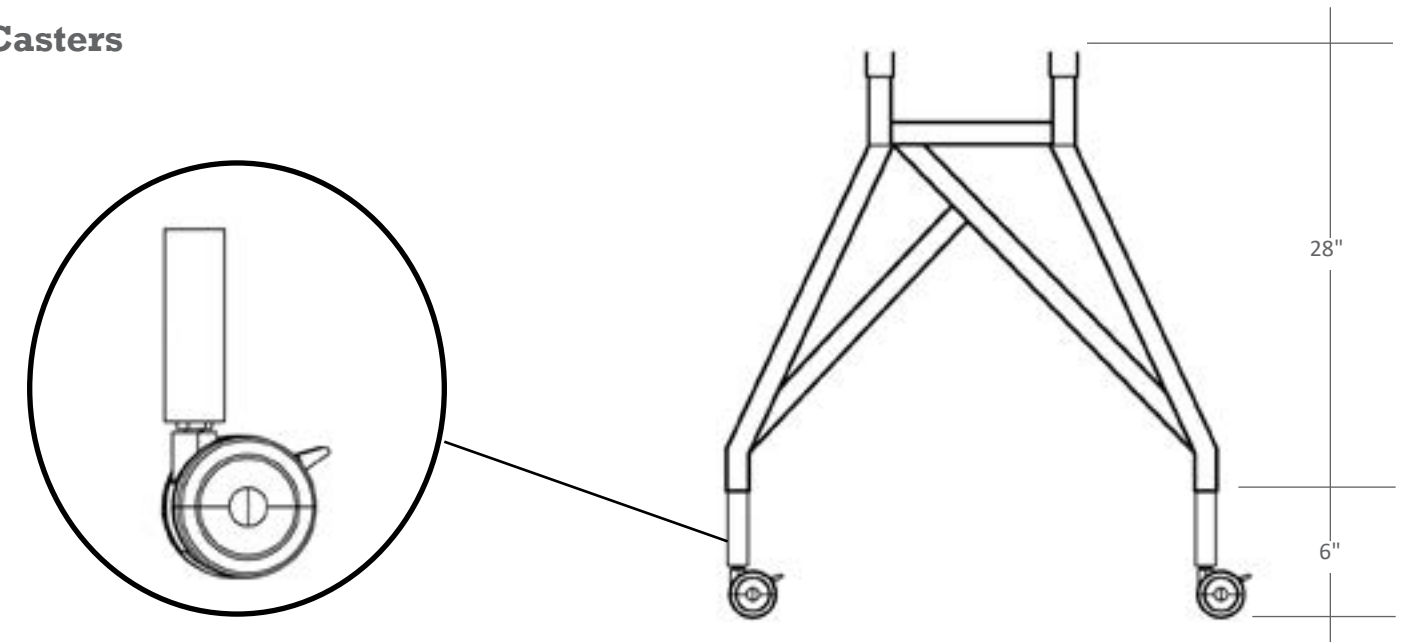

pricing Desk Height (29")

Model Number	Table Width	Table Length	Base Size	# of Legs	Price
2 Bases					
SC-BDTE-3260	42, 48, 54	54, 60	31-1/2	2	$2,584
SC-BDTE-3272	42, 48, 54	72	31-1/2	2	$2,686
SC-BDTE-3284	42, 48, 54	84	31-1/2	2	$2,770
SC-BDTE-3296	42, 48, 54	96	31-1/2	2	$3,048

- Bases and frames are constructed of steel with a white powdercoat finish.
- Includes leveling glides.
- Shipped in pieces and require assembly.

pricing Counter Height (37")

Model Number	Table Width	Table Length	Base Size	# of Legs	Price
2 Bases					
SC-BCTE-3260	36, 42, 48,54	54, 60	31-1/2	2	$2,804
SC-BCTE-3272	36, 42, 48,54	72	31-1/2	2	$2,906
SC-BCTE-3284	36, 42, 48,54	84	31-1/2	2	$2,990
SC-BCTE-3296	36, 42, 48,54	96	31-1/2	2	$3,268

- Bases and frames are constructed of steel with a white powdercoat finish.
- Includes leveling glides.
- Shipped in pieces and require assembly.

Laminate Media Panel

pricing

Model Number	Width	Height	T1	T2	H1	H2
SC-TMPL-3630-??	36	30	$1,230	$1,283	$1,642	$1,809
SC-TMPL-4230-??	42	30	$1,317	$1,378	$1,798	$1,994
SC-TMPL-4836-??	48	36	$1,405	$1,475	$1,954	$2,177
SC-TMPL-5436-??	54	36	$1,499	$1,578	$2,122	$2,376

- Metal frame and hardware to attach panel to TeleMeet table included. Will not pair with other tables.
- TV mount included. TV size should not exceed the width of the media panel.

Casters

Casters can be added using OP-CSTR-SC-4 for $496 list. The height of the table will be increased by 6".