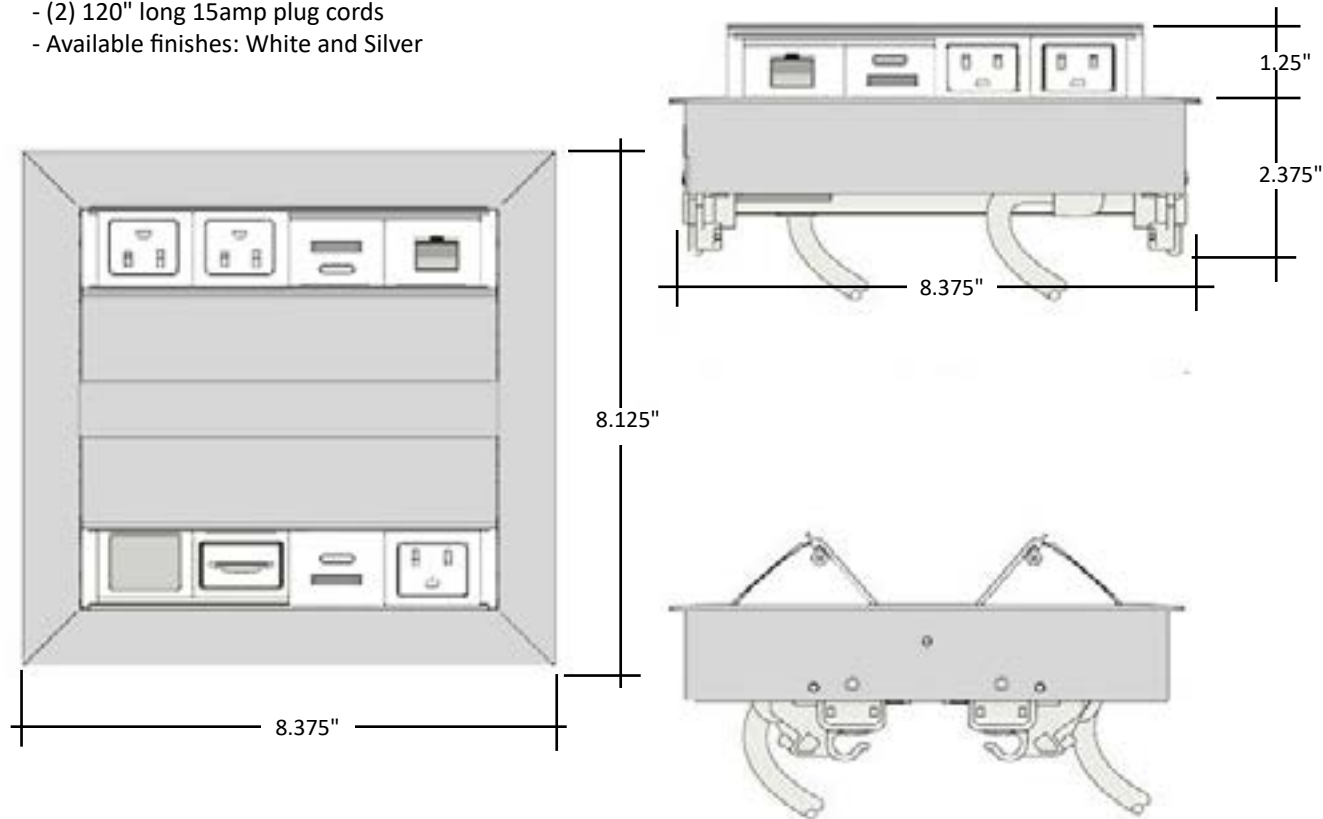

Recommended Use

- All Conference Tables
- EYHOV Sport in CV position
- TeleMeet Collection
- Not Recommended for Nomad
- Not Recommended for Training Tables

Model Number	Color	Price
AC-DPGR-78-WT	white	$2,041
AC-DPGR-78-SV	silver	$2,041
AC-DPGR-78-BK	black	$2,480