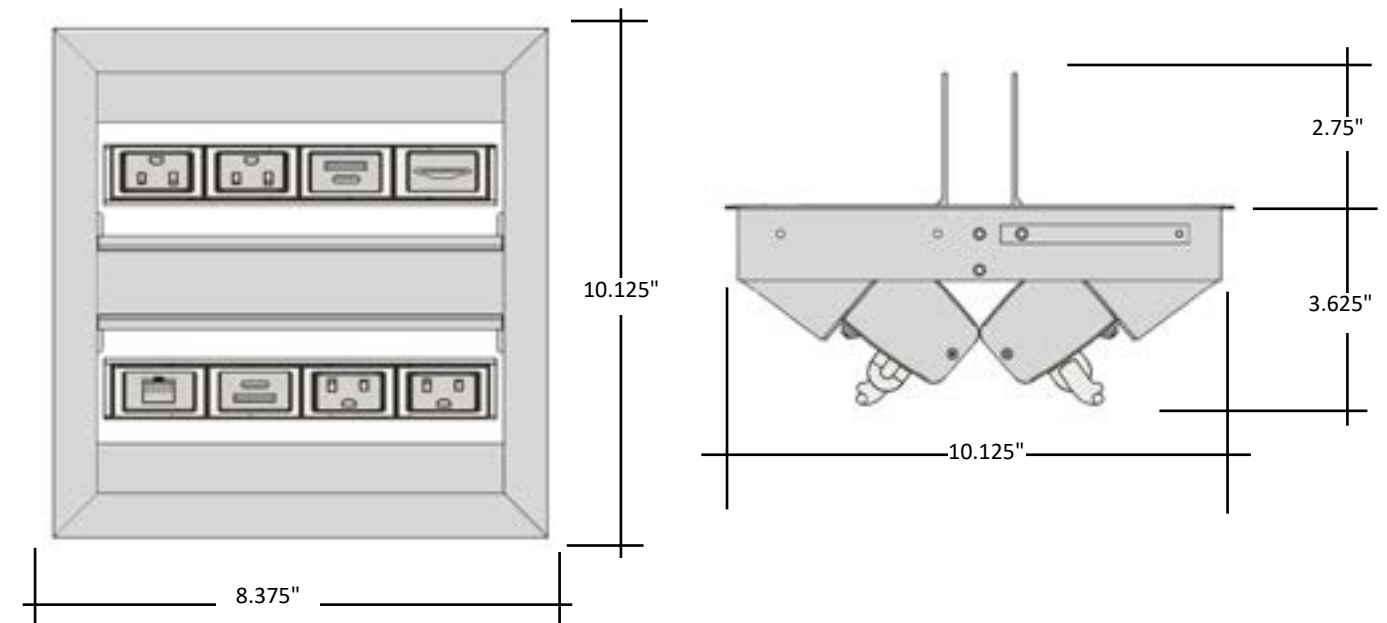

Model Number	Color	Price
AC-DPGR-79-WT	white	$2,191
AC-DPGR-79-SV	silver	$2,191
AC-DPGR-79-BK	black	$2,375