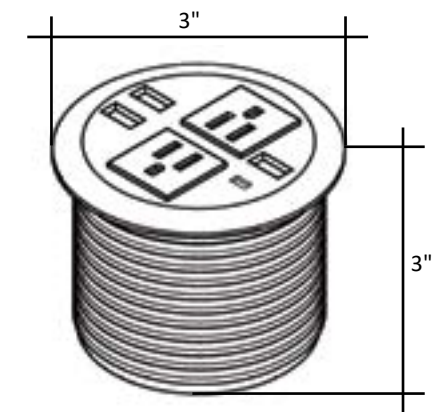

Model Number	Color	Price
AC-PWRG-06-WT	white	$151
AC-PWRG-06-BK	black	$151